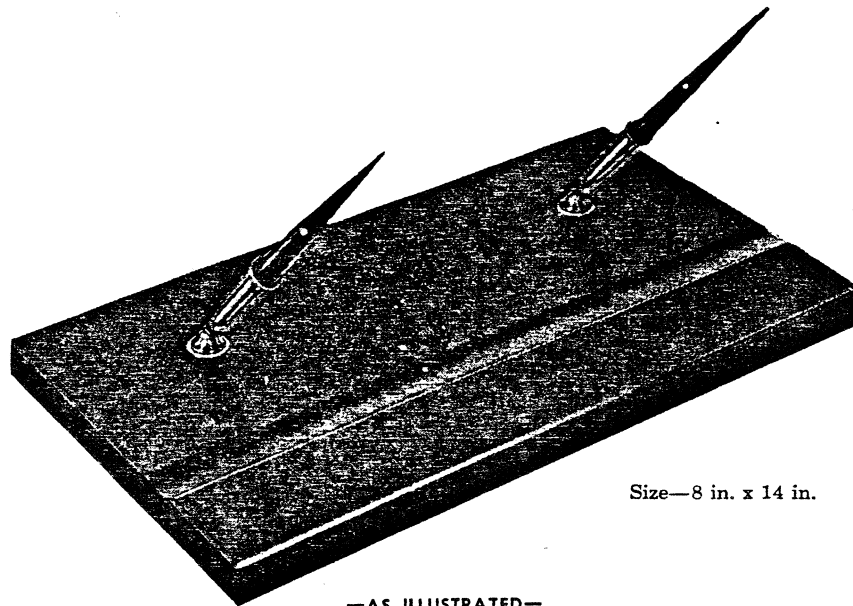

Size—8 in. x 14 in.

—AS ILLUSTRATED—

65J (Illustrated)
Jet Crystal
With Two 92SD White Dot Pens
$65.00
With Other Combinations:
92SD and Stratowriter   **$63.00**
92SD and LD6 Pencil   **$60.50**
Two 55D Sheaffer Pens   **$56.00**
55D Pen and LD6 Pencil   **$56.00**

65M
Mexican Onyx
With Two B92SD White Dot Pens
$65.00
With Other Combinations:
92SD and Stratowriter
and Metal Sockets   **$65.00**
92SD and LD6 Pencil   **$60.50**
Two B55D Sheaffer Pens   **$56.00**
55D Pen and LD6 Pencil   **$56.00**

65I
Italian Marble
With Two 92SD White Dot Pens
$65.00
92SD and Stratowriter
and Metal Sockets   **$65.00**
92SD and LD6 Pencil   **$60.50**
Two 55D Sheaffer Pens   **$56.00**
55D Pen and LD6 Pencil   **$56.00**

—WITH NAMEPLATE—

65J-NP
Jet Crystal
With Two 92SD White Dot Pens
$70.00
With Other Combinations:
92SD and Stratowriter   **$68.00**
92SD and LD6 Pencil   **$65.50**
Two 55D Sheaffer Pens   **$61.00**
55D and LD6 Pencil   **$61.00**

65M-NP
Mexican Onyx
With Two B92SD White Dot Pens
$70.00
With Other Combinations:
92SD and Stratowriter
and Metal Sockets   **$70.00**
92SD and LD6 Pencil   **$65.50**
Two B55D Sheaffer Pens   **$61.00**
55D and LD6 Pencil   **$61.00**

65I-NP
Italian Marble
With Two 92SD White Dot Pens
$70.00
With Other Combinations:
92SD and Stratowriter
and Metal Sockets   **$70.00**
92SD and LD6 Pencil   **$65.50**
Two 55D Sheaffer Pens   **$61.00**
55D and LD6 Pencil   **$61.00**

NOTE—All Jet Crystal Bases Are Supplied With Metal Sockets